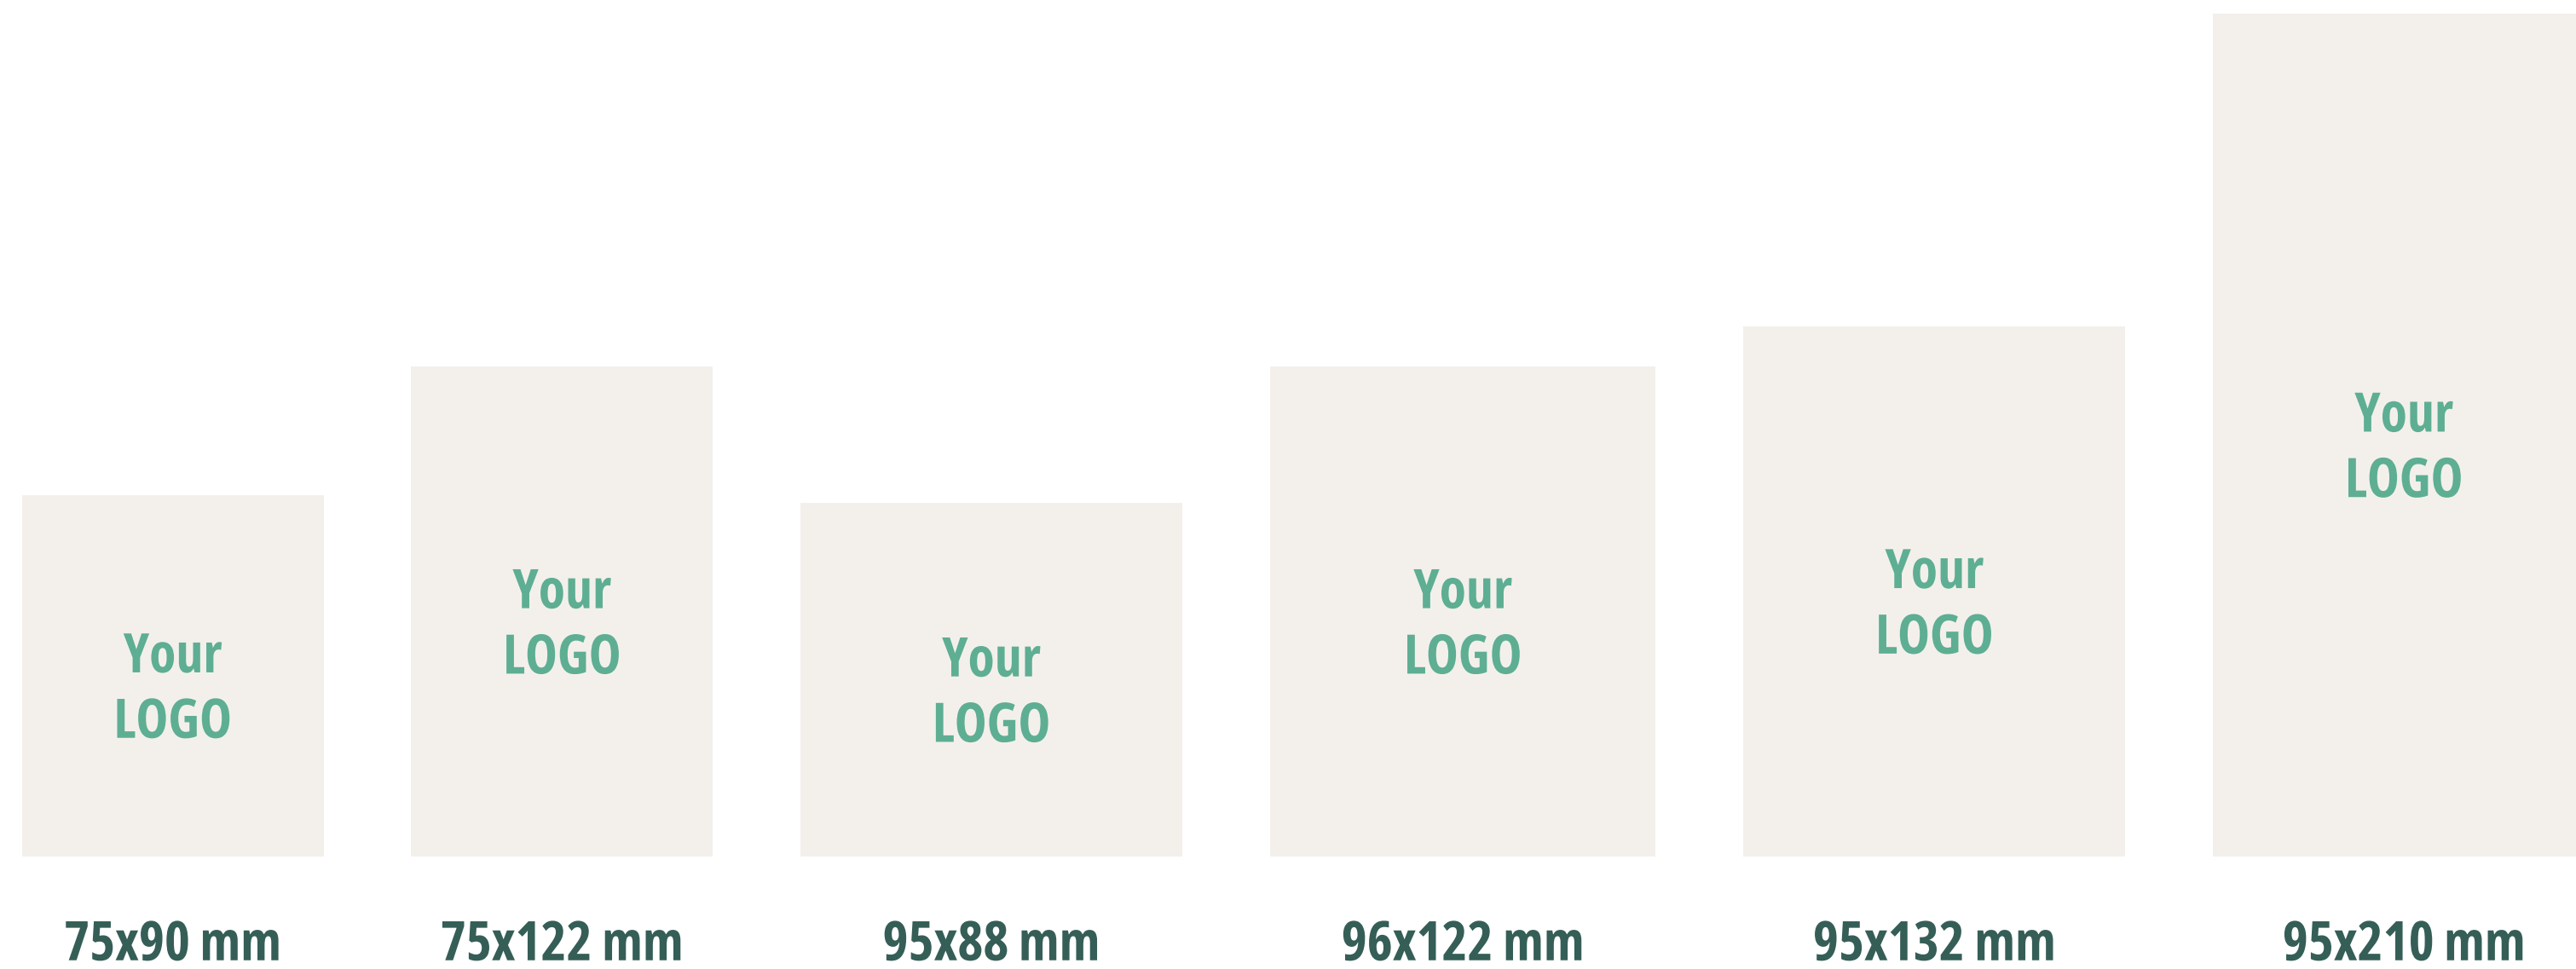

# FOLDING

---

**1. Gusseted**

**2. V folding**

**3. Double V folding**

**4. C folding**

**5. C folding overlap**

**6. Z folding**

## STICKERS

Our sticker labels are environmentally friendly and easy to peel off without damaging the product. We provide a wide color range — but please think green and choose fewer colors. The sticker width starts from 74 x 90 mm up to 95 x 210 mm. Here are the standard sticker sizes:

## PAPER BAND

Printed on the roll, paper bands come in different widths. Standard width sizes are 75 mm, 95 mm, 105 mm, or 120 mm. We provide a wide color range for your label design — but please think green and choose fewer colors.